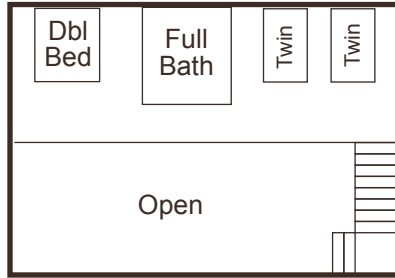

The Lodge

Second Floor

Second Floor

Second Floor

Cabins 1 (Apache)
(10)

First Floor

Cabins 3 (Ute)
(8)

First Floor

Cabins 2, & 4 (Cheyenne & Arapaho)
(7)

First Floor

Capacities
 Sleeping - 149
 Dining - 130