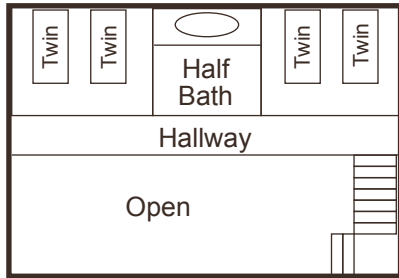

The Lodge

Second Floor

Second Floor

Second Floor

Cabins 1 (Apache)
(10)

First Floor

Cabins 3 (Ute)
(8)

First Floor

Cabins 2, & 4 (Cheyenne & Arapaho)
(7)

First Floor

Capacities
 Sleeping - 149
 Dining - 130