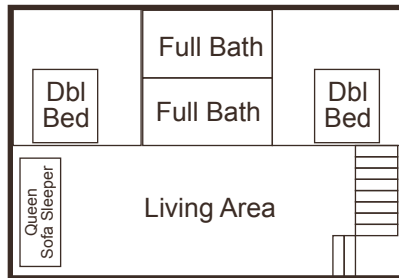

The Lodge

Second Floor

Second Floor

Second Floor

Cabins 1 (Apache)
(10)

First Floor

Cabins 3 (Ute)
(8)

First Floor

Cabins 2, & 4 (Cheyenne & Arapaho)
(7)

First Floor

Capacities
 Sleeping - 149
 Dining - 130