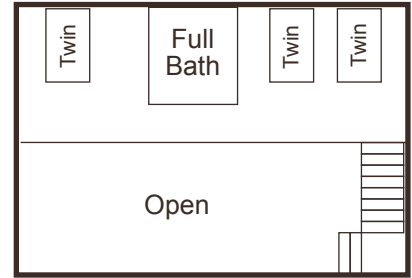

The Lodge

Second Floor

Second Floor

Second Floor

Cabins 1 (Apache)
(10)

First Floor

Cabins 3 (Ute)
(8)

First Floor

Cabins 2, & 4 (Cheyenne & Arapaho)
(7)

First Floor

Capacities
 Sleeping - 149
 Dining - 130