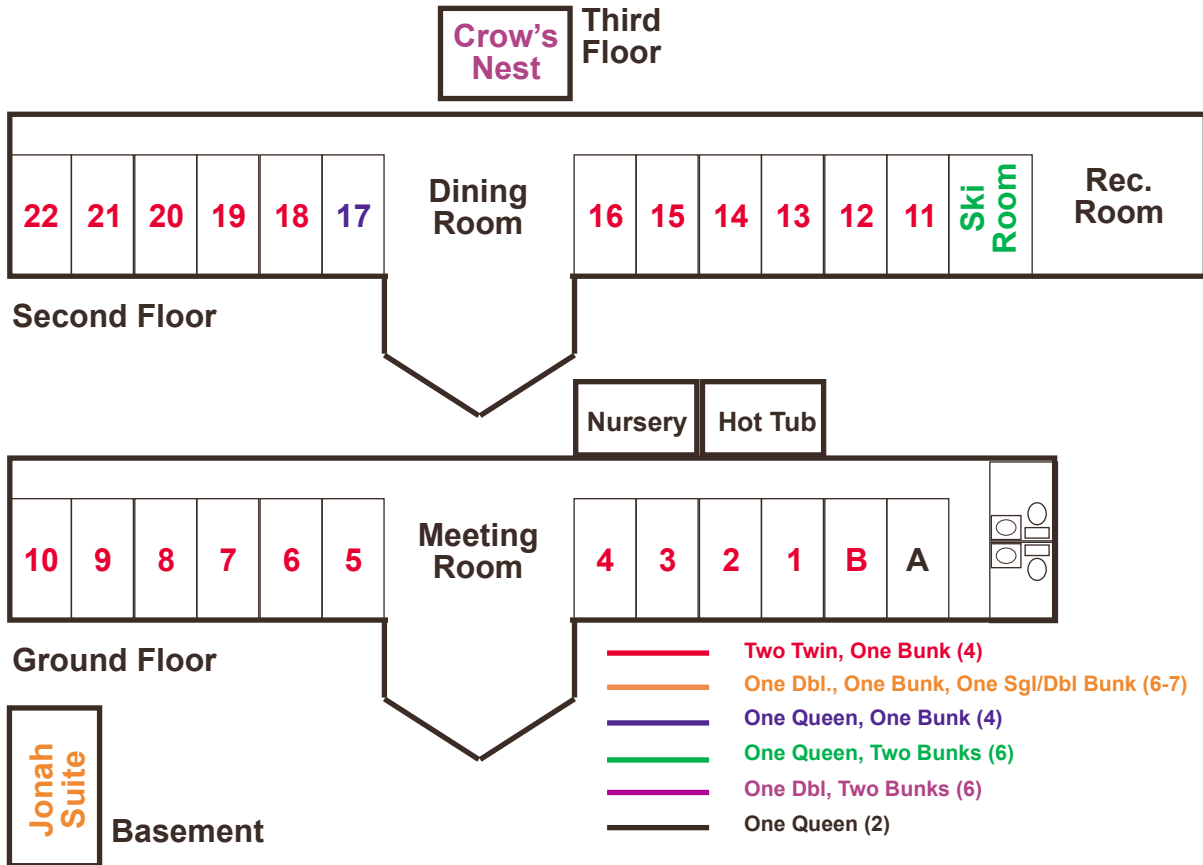

The Lodge

Second Floor

Second Floor

Second Floor

Cabins 1 (Apache)
(10)

First Floor

Cabins 3 (Ute)
(8)

First Floor

Cabins 2, & 4 (Cheyenne & Arapaho)
(7)

First Floor

Capacities
 Sleeping - 149
 Dining - 130