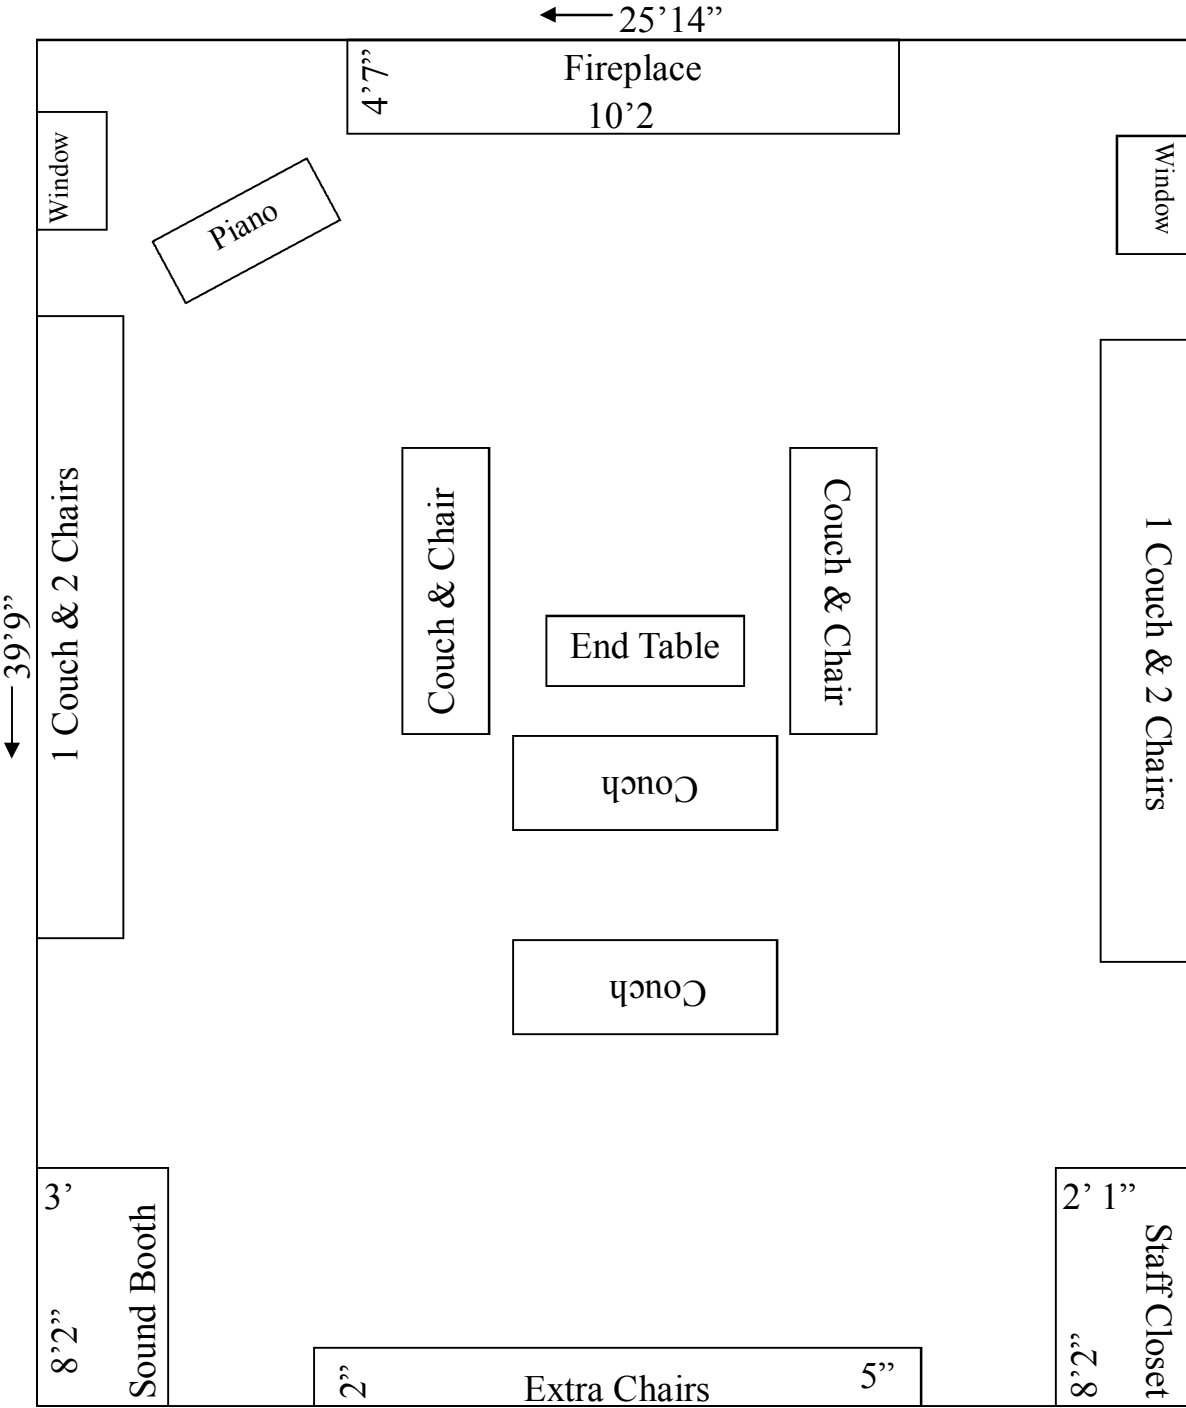

Lodge Meeting Room

The height is 7'6" from the lowest beam.
 The piano is a Baby Grand Piano.

* Folding chairs are available upon request.