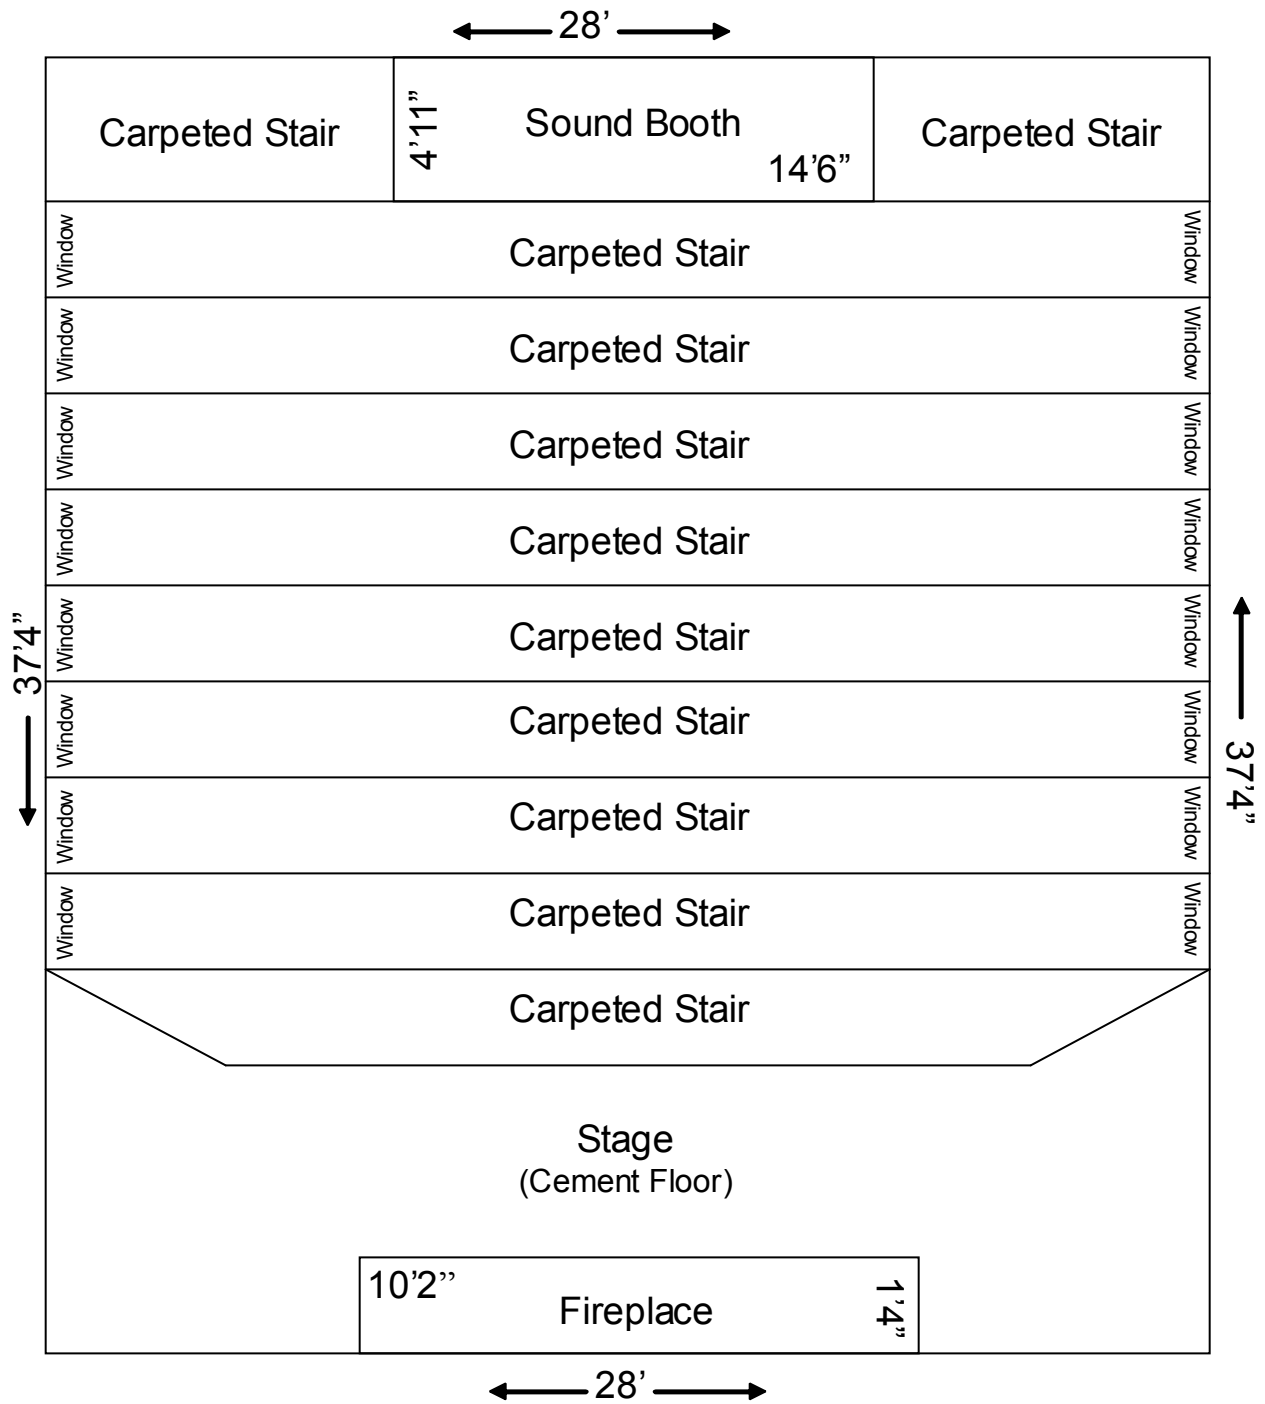

Ranch Amphitheater Meeting Space

* Folding chairs are available upon request.

The height is 12'6" by the fireplace.