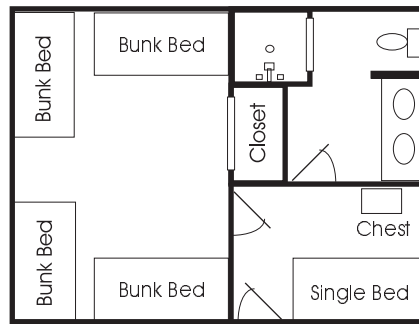

Lower Ranch Housing Layouts

Sitting Bear (12)
Red Fox (12)

Lone Wolf (12)

Gray Squirrel (12)

Morning Star (8)
*Bunk Bed has double bottom

Little Fawn (9)

Bunk House (12)

Micro-Lodges - West & East (24)