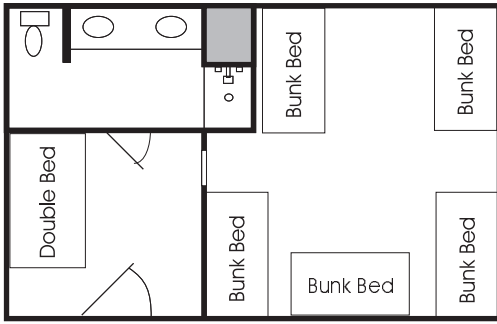

Lower Ranch Housing Layouts

Sitting Bear (12)
Red Fox (12)

Lone Wolf (12)

Gray Squirrel (12)

Morning Star (8)
*Bunk Bed has double bottom

Little Fawn (9)

Bunk House (12)

Micro-Lodges - West & East (24)