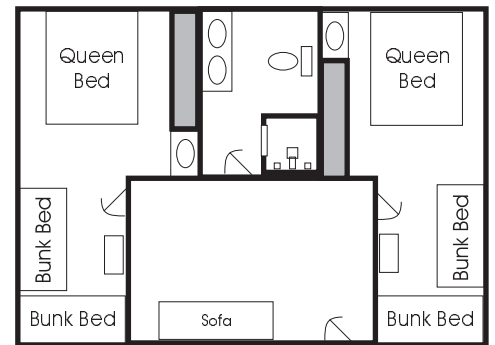

Lower Ranch Housing Layouts

Sitting Bear (12)
Red Fox (12)

Lone Wolf (12)

Gray Squirrel (12)

Morning Star (8)
*Bunk Bed has double bottom

Little Fawn (9)

Bunk House (12)

Micro-Lodges - West & East (24)