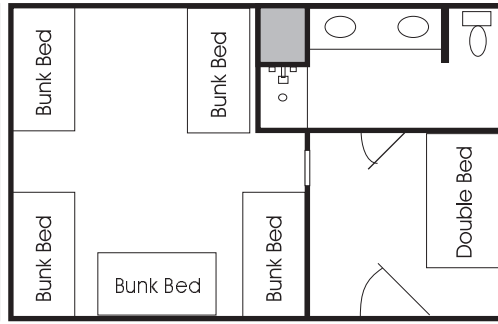

Lower Ranch Housing Layouts

Sitting Bear (12)
Red Fox (12)

Lone Wolf (12)

Gray Squirrel (12)

Morning Star (8)
*Bunk Bed has double bottom

Little Fawn (9)

Bunk House (12)

Micro-Lodges - West & East (24)