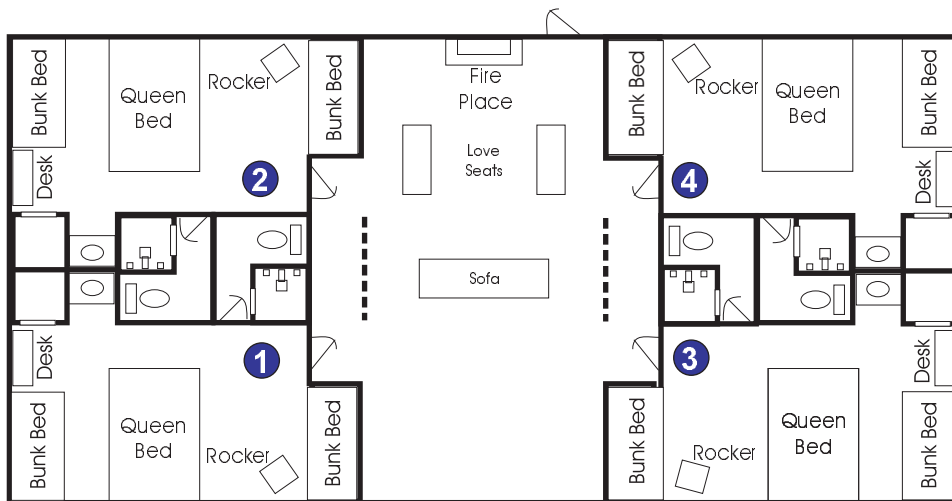

Lower Ranch Housing Layouts

Sitting Bear (12)
Red Fox (12)

Lone Wolf (12)

Gray Squirrel (12)

Morning Star (8)
*Bunk Bed has double bottom

Little Fawn (9)

Bunk House (12)

Micro-Lodges - West & East (24)