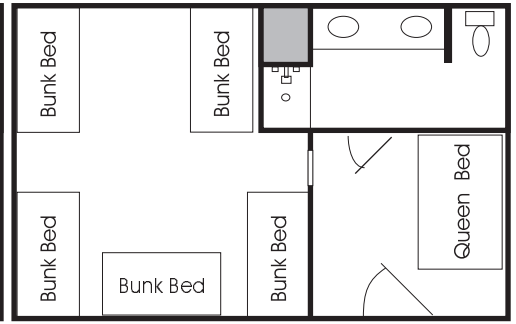

Lower Ranch Housing Layouts

Sitting Bear (12)
Red Fox (12)

Lone Wolf (12)

Gray Squirrel (12)

Morning Star (8)
*Bunk Bed has double bottom

Little Fawn (9)

Bunk House (12)

Micro-Lodges - West & East (24)