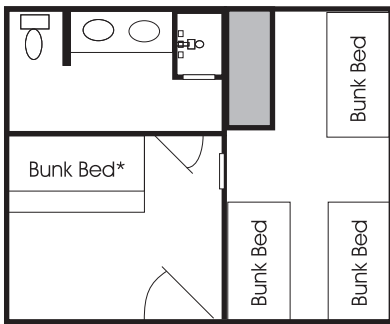

Lower Ranch Housing Layouts

Sitting Bear (12)
Red Fox (12)

Lone Wolf (12)

Gray Squirrel (12)

Morning Star (8)
*Bunk Bed has double bottom

Little Fawn (9)

Bunk House (12)

Micro-Lodges - West & East (24)