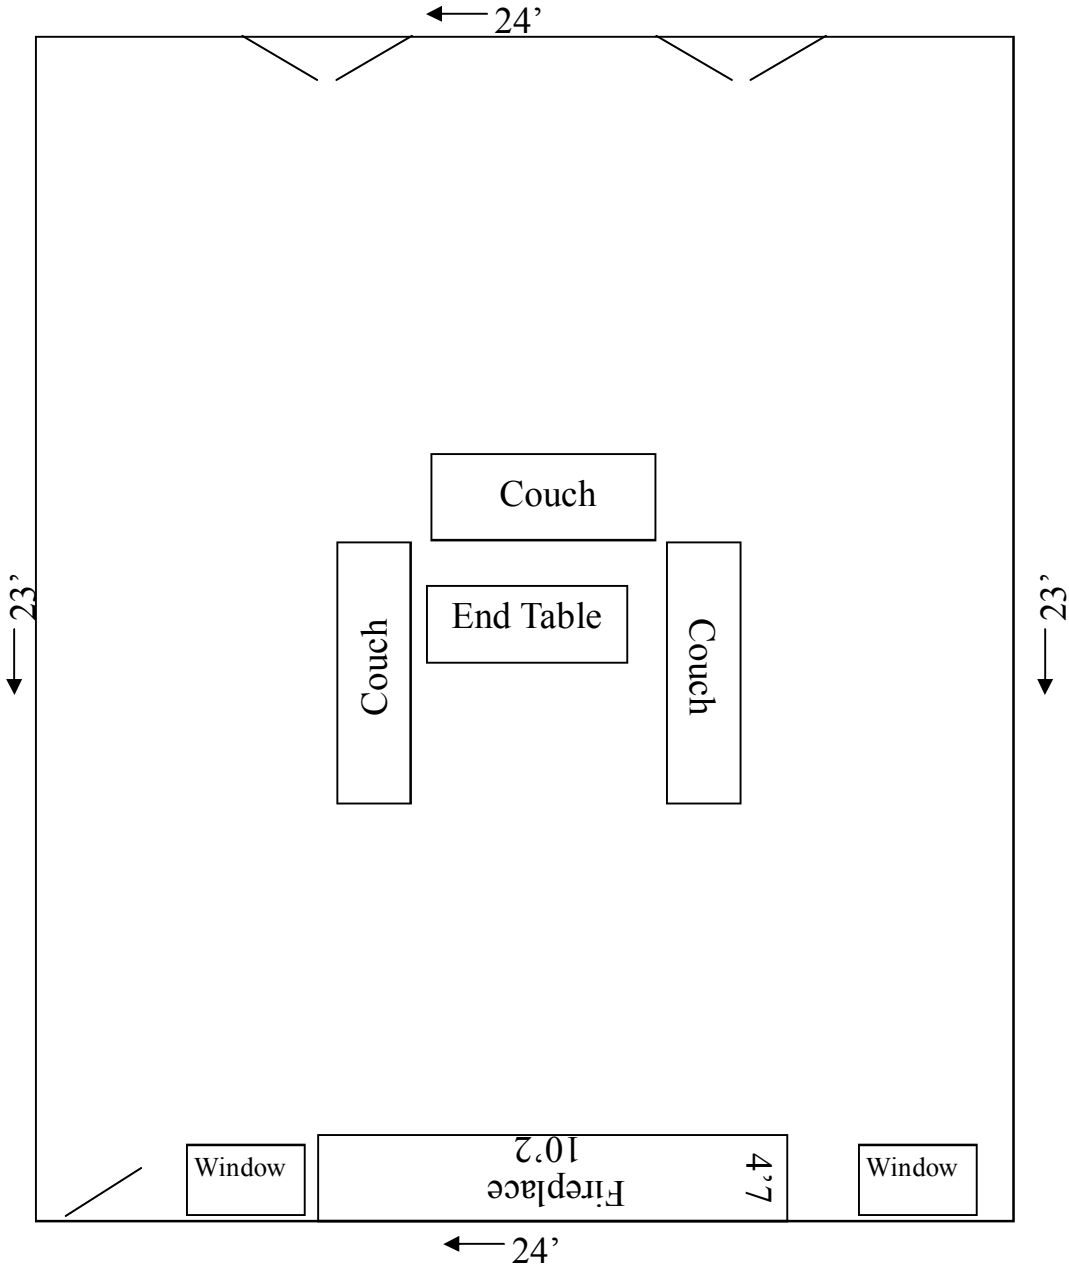

# The Micro's Front Room

The height is 7'6" from the lowest beam.

\* Folding chairs are available upon request.