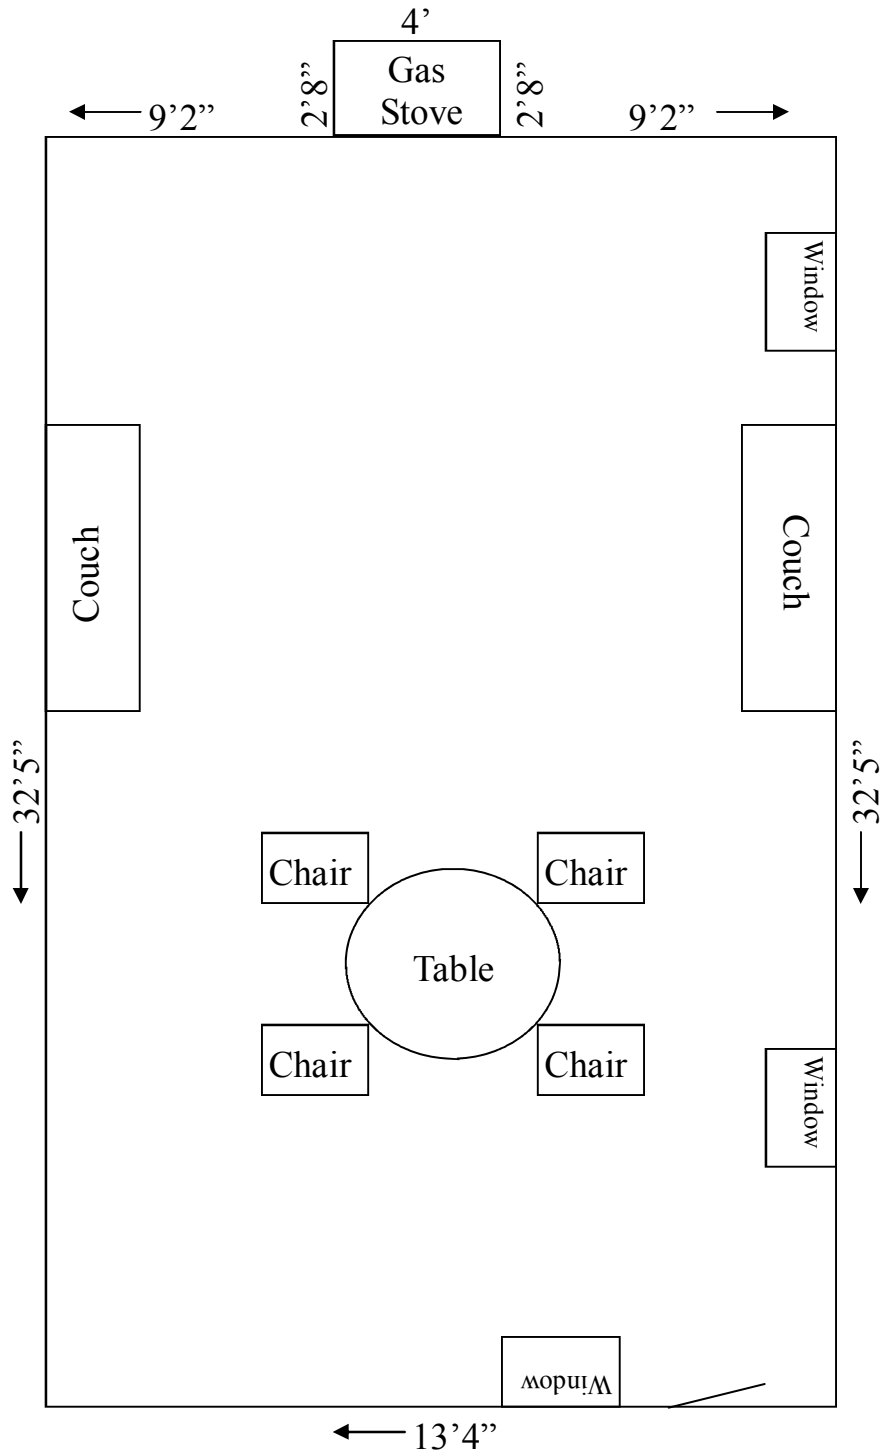

New Life Dorm

The height is 9'6" from the lowest beam.

* Folding chairs are available upon request.