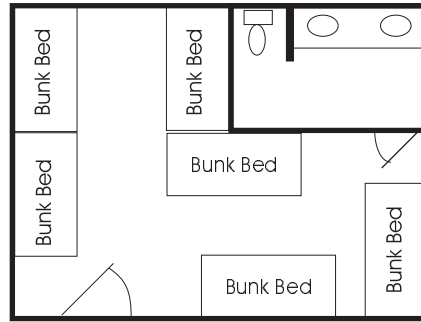

# Upper Ranch Housing Layouts

**No Name (12)**

**Broken Arrow (12)**

**Bald Eagle (10)**

**Big Horn (14)**

**Concho (12) (No Shower)  
Tumbleweed (12) (No Shower)**

**Sitting Bull (8) (No Plumbing)**

**New Life Dorm (24)**