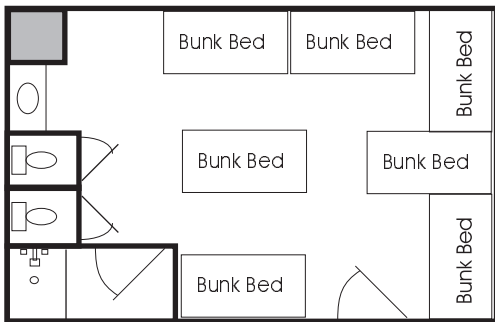

# Upper Ranch Housing Layouts

**No Name (12)**

**Broken Arrow (12)**

**Bald Eagle (10)**

**Big Horn (14)**

**Concho (12) (No Shower)  
Tumbleweed (12) (No Shower)**

**Sitting Bull (8) (No Plumbing)**

**New Life Dorm (24)**