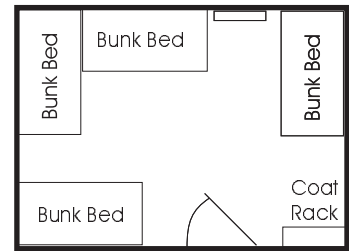

# Upper Ranch Housing Layouts

**No Name (12)**

**Broken Arrow (12)**

**Bald Eagle (10)**

**Big Horn (14)**

**Concho (12) (No Shower)  
Tumbleweed (12) (No Shower)**

**Sitting Bull (8) (No Plumbing)**

**New Life Dorm (24)**