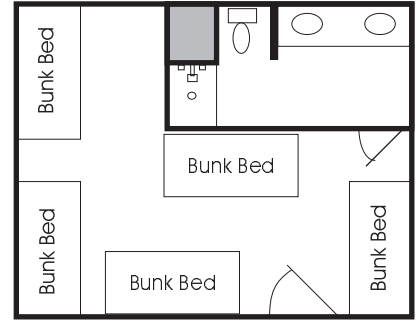

# Upper Ranch Housing Layouts

**No Name (12)**

**Broken Arrow (12)**

**Bald Eagle (10)**

**Big Horn (14)**

**Concho (12) (No Shower)  
Tumbleweed (12) (No Shower)**

**Sitting Bull (8) (No Plumbing)**

**New Life Dorm (24)**