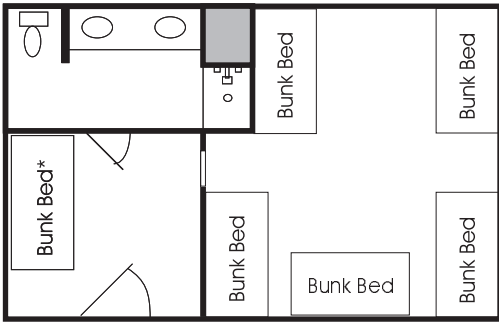

# Upper Ranch Housing Layouts

**No Name (12)**

**Broken Arrow (12)**

**Bald Eagle (10)**

**Big Horn (14)**

**Concho (12) (No Shower)  
Tumbleweed (12) (No Shower)**

**Sitting Bull (8) (No Plumbing)**

**New Life Dorm (24)**