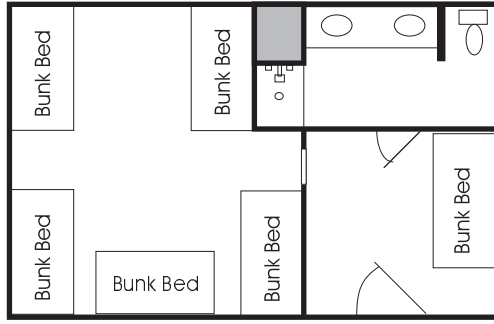

# Upper Ranch Housing Layouts

**No Name (12)**

**Broken Arrow (12)**

**Bald Eagle (10)**

**Big Horn (14)**

**Concho (12) (No Shower)  
Tumbleweed (12) (No Shower)**

**Sitting Bull (8) (No Plumbing)**

**New Life Dorm (24)**